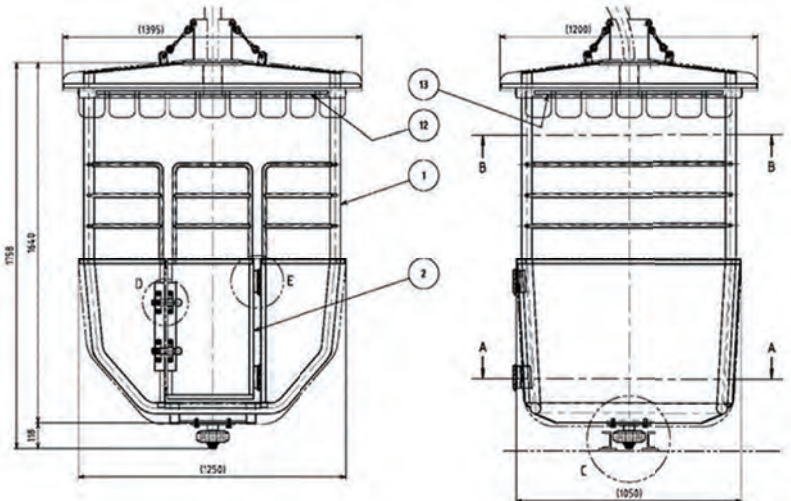

Sky Journey Ride

This is a round-tour type ride that can seat 4 adults per self-propelled suspended cabin. Guests can travel slowly along the route touring around the park and enjoying the scenery. The elevation and length of the course can be changed according to your request. As it has no limitation on rider's age, any family or friends can ride together regardless of generation and share special moments.

- ✓ Course Length : 350-1100 m
- ✓ Capacity : 4 persons
- ✓ Speed : 1.0-1.5 m/sec

- ✓ Vehicles : 9-30 vehicles
- ✓ Ride Cycle : 3-7 min
- ✓ THC : 720-1030 pph