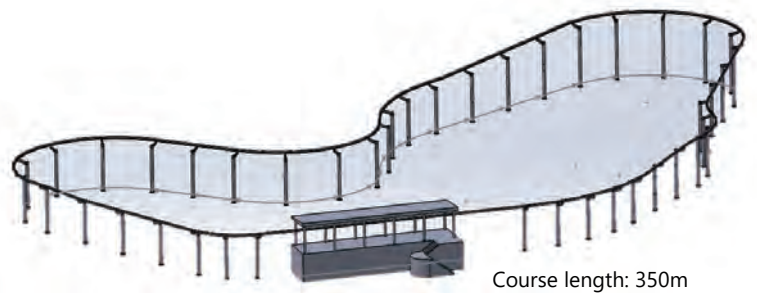

**Sky Journey
Ride**

Sansei Technologies delivers
excitement throughout the world.

MOVING *for* **SMILES.**

Sansei Technologies, Inc.

3-29, Miyahara 4-Chome,
Yodogawa-ku, Osaka #532-0003 JAPAN

Contact us : r.info@sansei-technologies.com
<https://www.sansei-technologies.com/eng/>

Sky Journey Ride

This is a round-tour type ride that can seat 4 adults per self-propelled suspended cabin. Guests can travel slowly along the route touring around the park and enjoying the scenery. The elevation and length of the course can be changed according to your request. As it has no limitation on rider's age, any family or friends can ride together regardless of generation and share special moments.

- ✓ Course Length : 350-1100 m
- ✓ Capacity : 4 persons
- ✓ Speed : 1.0-1.5 m/sec

- ✓ Vehicles : 9-30 vehicles
- ✓ Ride Cycle : 3-7 min
- ✓ THC : 720-1030 pph